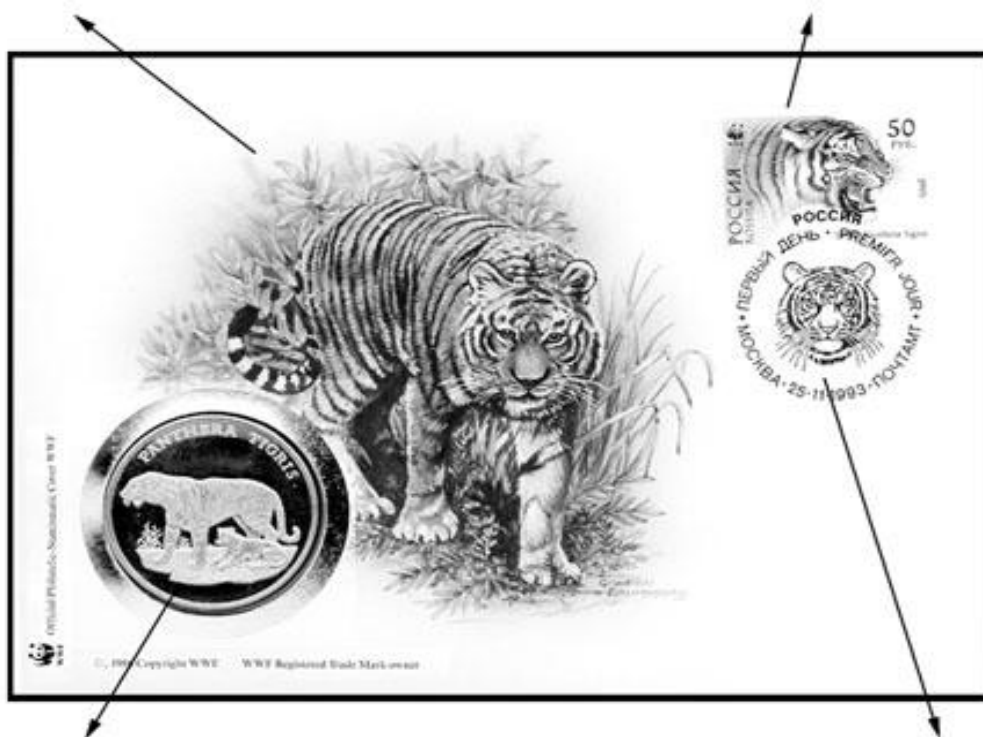

Groth AG
Gewerbstrasse 19
P.O. Box 167
CH-6314 Unterägeri
Switzerland

Telephone 0041 41 750 45 72
Telefax 0041 41 750 53 55
E-Mail hans.groth@groth.ch
Internet www.wwfstamp.com

December 6, 2011

WWF PHILATELIC NUMISMATIC COVERS

The official WWF Philatelic Numismatic Covers are an ideal and wonderful way to combine the collecting of stamps and coins. The first cover has been issued in 1986. Each year, there will be eight new covers so that a subscription is not so expensive. The prices in this List are without text cards.

WWF artwork from Russia
with the Siberian Tiger

WWF stamps from Russia with
the Siberian Tiger

Official commemorative medal 30th
Anniversary of WWF in cupro-nickel

First Day Cancellation of
the stamps Moscow 25.11.1993